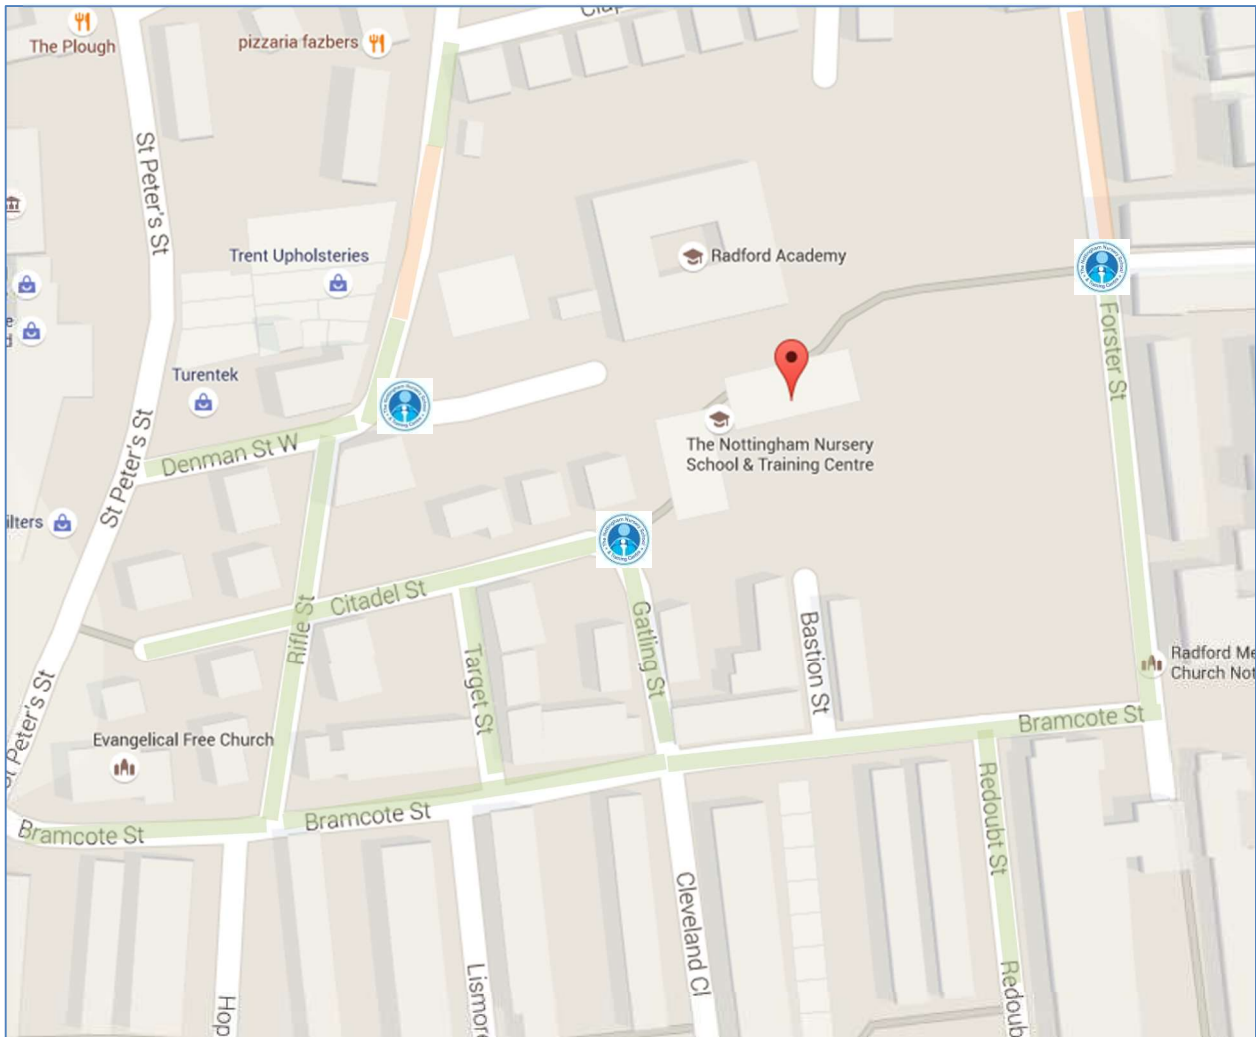

By Car from the West:

From the junction of the A609 and the A52 ('Crown Island') take the A609 ('Wollaton Road') towards the city centre and continue straight on for approximately 2/3 mile (going through two sets of traffic lights) until you reach the 'Tesco Express' on your left. Turn left into Redoubt Street, at the end of which you will reach our site. The entrances are signposted from here.

By Car from the East:

From the city centre, follow signs for the A609 ('Ilkeston Road') and continue straight ahead. You will go downhill, passing the Co-op on your left and crossing through the traffic lights at Radford / Lenton Boulevard. Continue until you reach the 'Tesco Express' on your right. Turn right into Redoubt Street, at the end of which you will reach our site. The entrances are signposted from here.

Using a Sat Nav to find us:

NG7 3AB will take you to our Denman Street West Entrance.

NG7 3EZ will take you to Gatling Street.

NG7 3FS will take you to Citadel Street.

NG7 3DH will take you to our Forster Street Entrance.

NG7 3EX will take you to our Bramcote Street Forest Garden / School Field Entrance

Parking

There is very limited parking in our car-park so it is reserved for staff, trainers and blue badge holders. However, there is plentiful on street parking available on the surrounding streets (please see the map below). Please be considerate to our neighbours when parking and do not block entry to businesses.