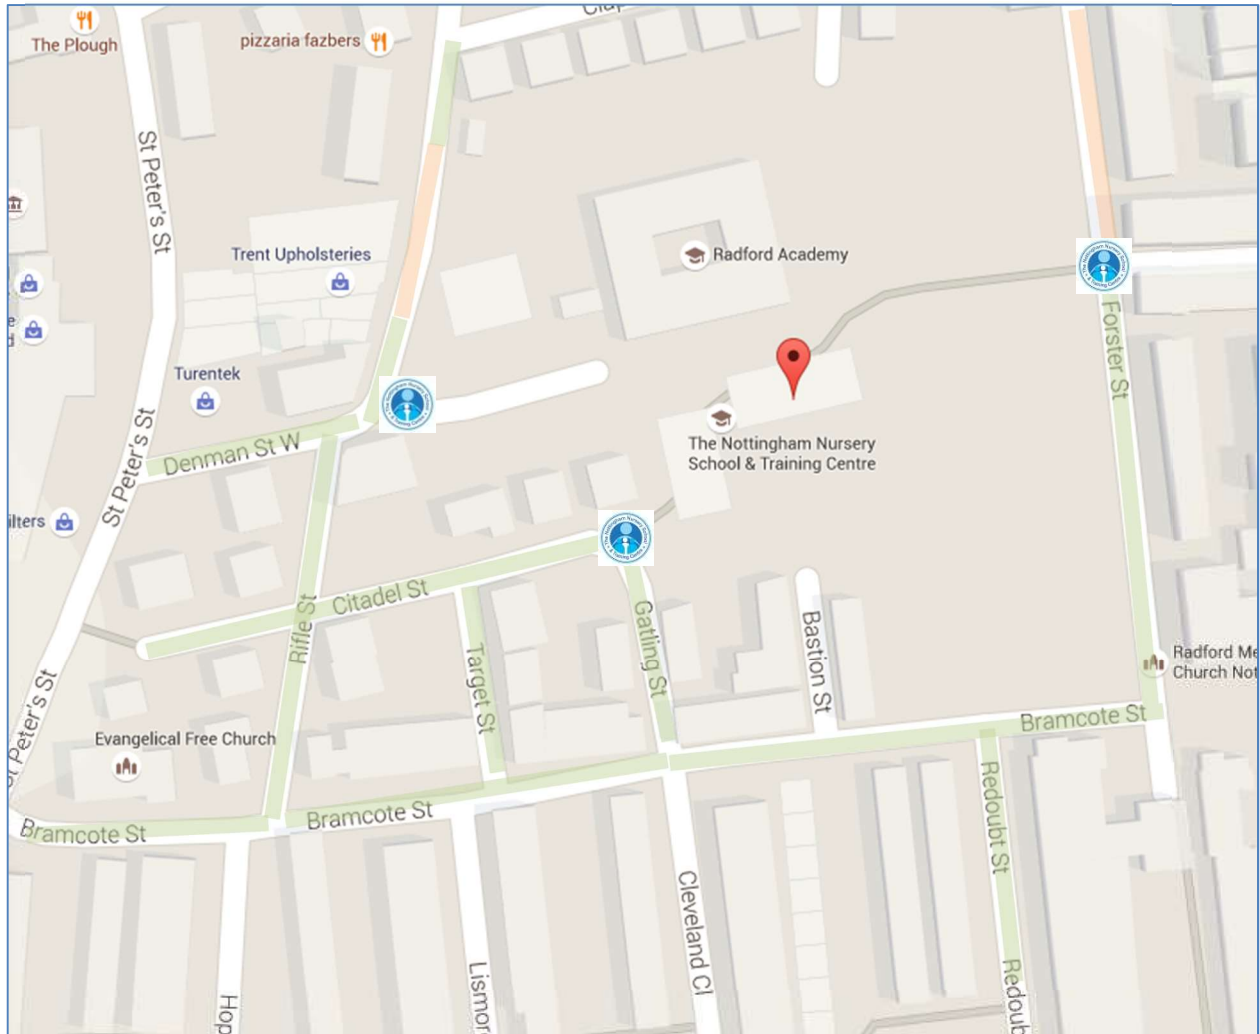

Parking

There is very limited parking in our car-park so it is reserved for staff, trainers and blue badge holders. However, there is plentiful on street parking available on the surrounding streets (please see the map below). Please be considerate to our neighbours when parking and do not block entry to businesses.

Pedestrian Entrance to Nottingham Nursery School & Training Centre

On street parking available

Residents / business parking zone – please do not park here